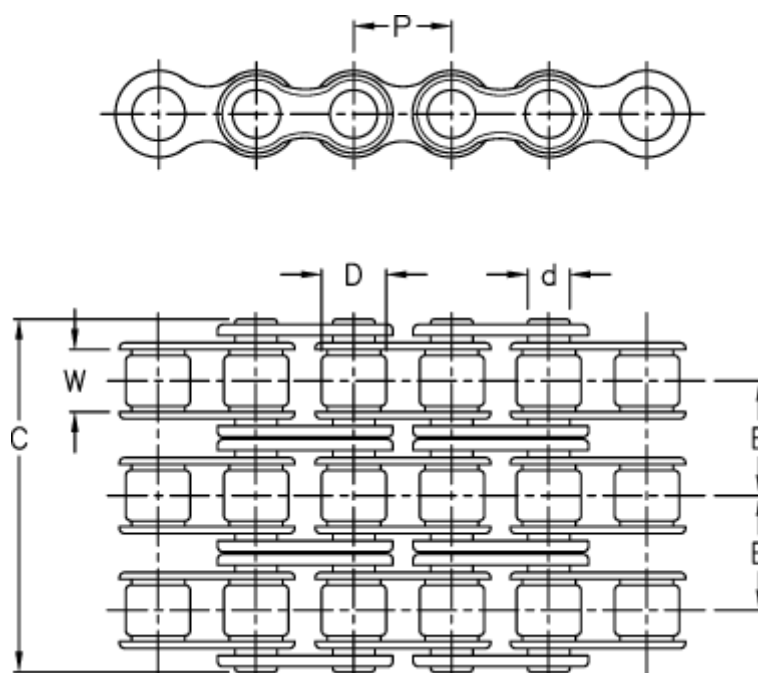

# Data Sheet

Article number: 6100130030

Description: KLEEchain 3/8" x 7/32" triplex 06 B-3  
5 meter in box (without connecting links)

## Measures

Breaking power = 30100N

C = 33,50

Chain size = 3/8 x 7/32"

d = 3,28

D = 6,35

Description = 06 B-3

E = 10,24

P = 9,525

W = 5,72